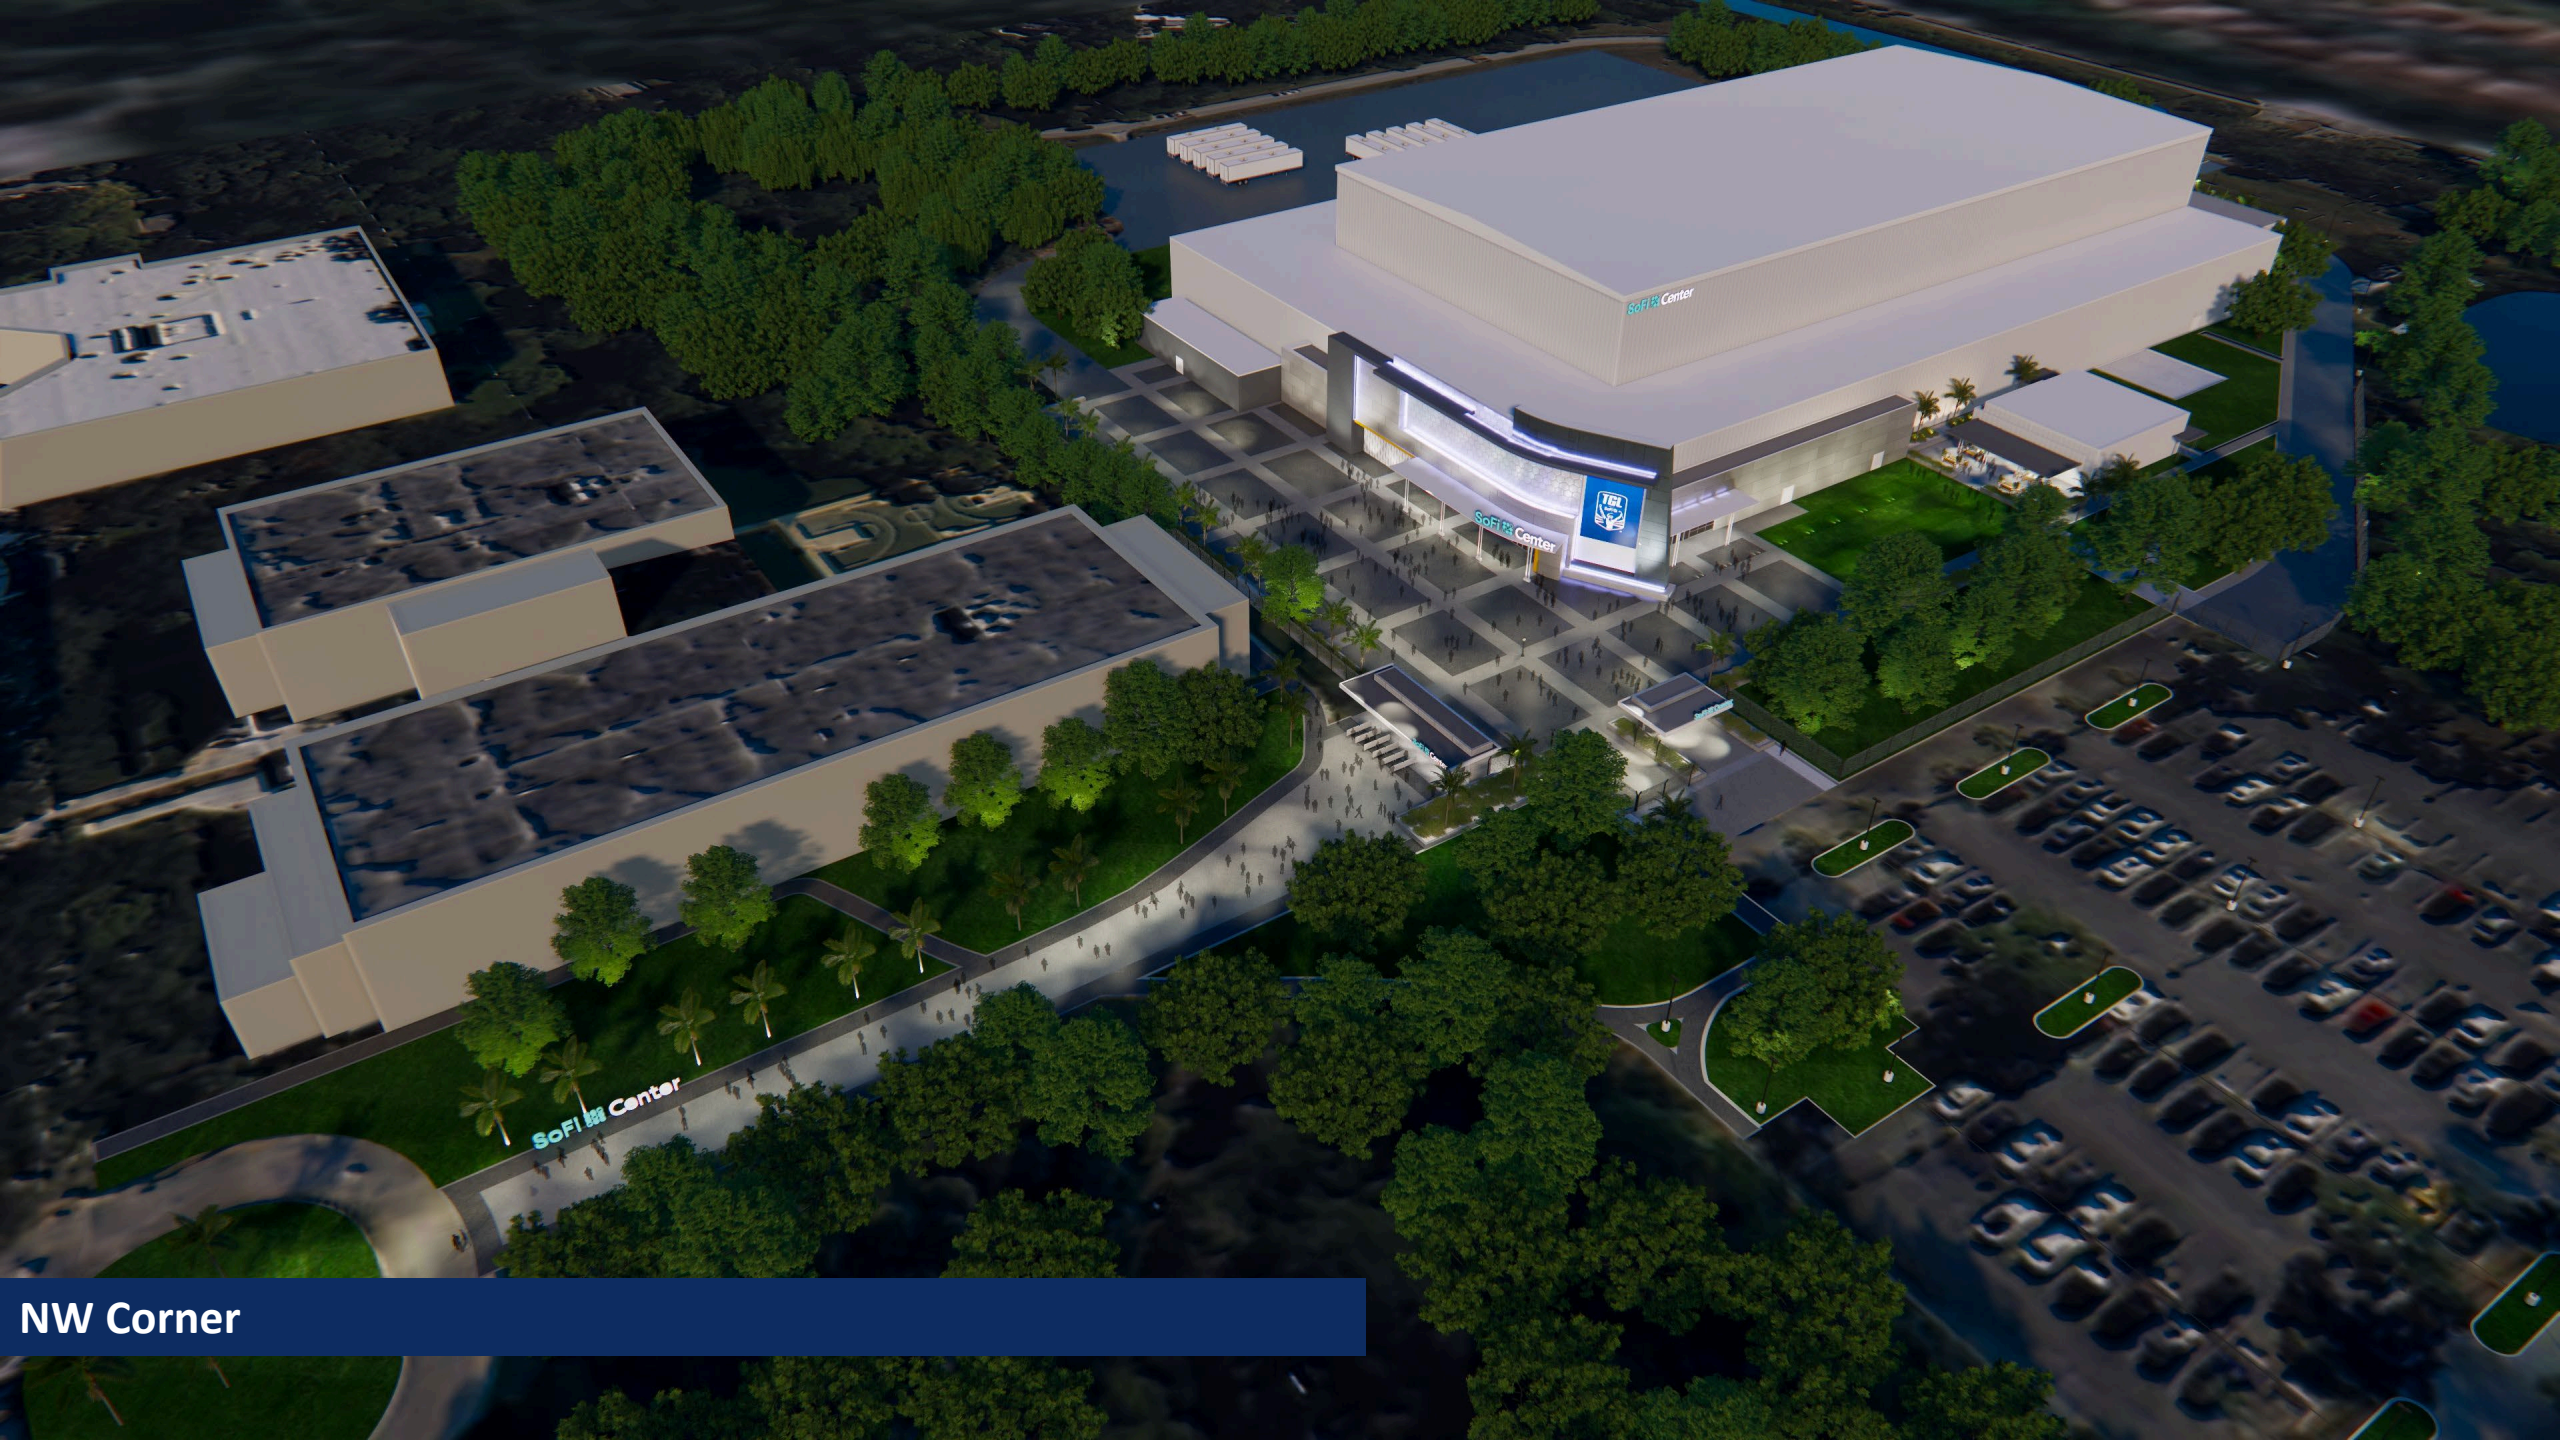

- SUPPLEMENTAL INFORMATION PACKET PROVIDED

NW Corner

NW Corner- Daylight (No LED)

SoFi Center

NW Main Entrance

SoFi Center

West Exterior

South Entrance- VIP Player Entrance

South Entrance- VIP Player Entrance

East Elevation- Berm View

EXTERIOR MATERIALS

PREVIOUSLY PROPOSED

NEW PROPOSAL

MESA

Embossed, lightly planked surface yields a uniform surface and slight shadow lines.

HEAVY EMBOSSED